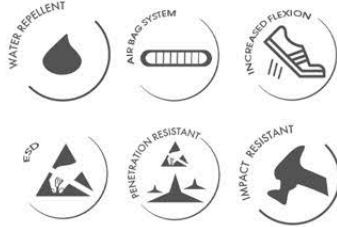

SHOE TECHNICAL DATA SHEET

Code	Shoe height, mm	Commercial item code	Color
T(blue)B7434(we)c23-21	92 ± 5	AirFlex Pro	

Upper	Special upper breathable fabric from complex untextured polyester threads, Power Bumper Spider Black in the toe and back part. Microfiber, Cordura® textile tongue
Lacing	WINCH® Fit quick lacing System guarantees maximum durability, reliability and strength
Lining	Jacquard Mesh Green
Insole	ESD MaxFlex kevlar midsole
Insock	Removable Shock Absortion insole with silicone insert in heel
Toe cap	fiberCap for less weight with perfect protection, 200J
Outsole	Antistatic, oil-resistant, slipresistant, heat resistant PU-Ruber outsole by Michelin® , with Flex-zones.

Protection levelsn	S3 SRC
EC Standards	EN ISO 20345:2011
Manufacturer's notes languages	it, fr, en, de, es, nl, lt, sv, sl, hu, tr, pl, pt, el, cs